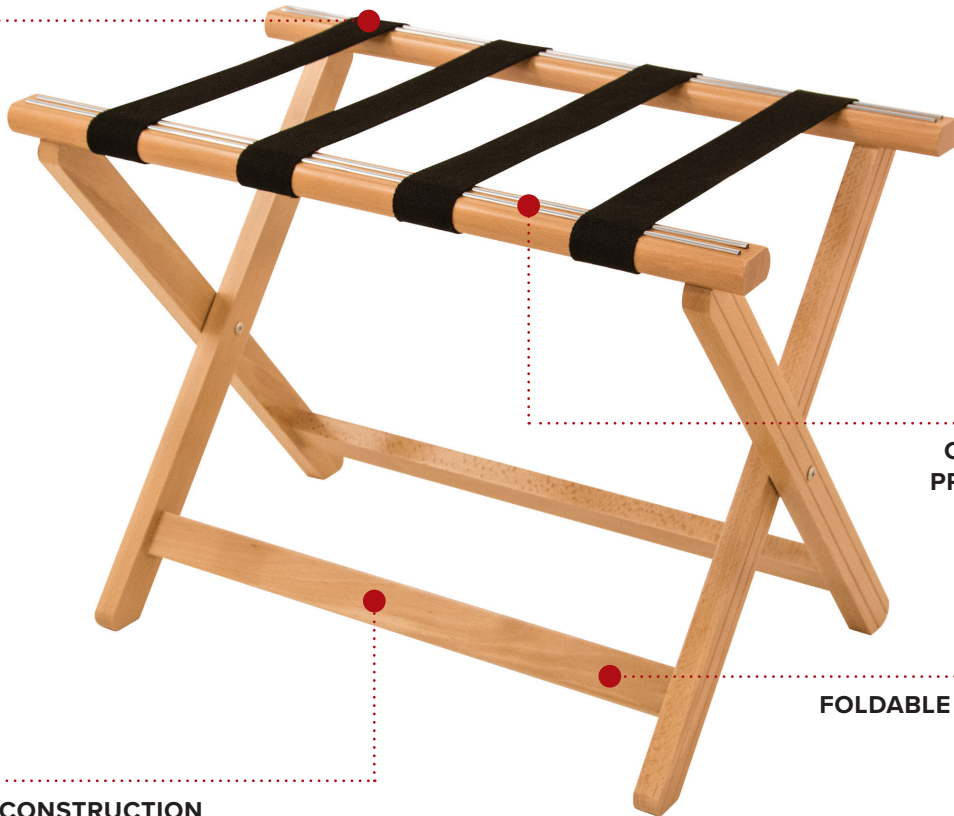

YORK WOODEN LUGGAGE RACK - LIGHT WOOD

DURABLE NYLON STRAPS

**CHROME INLAYS
PROTECTS WOOD**

FOLDABLE EASY TO STORE

SOLID WOOD CONSTRUCTION

- Holds up to 50kg

Specification

3.3kg

Options

Black
Light Wood
Dark Wood